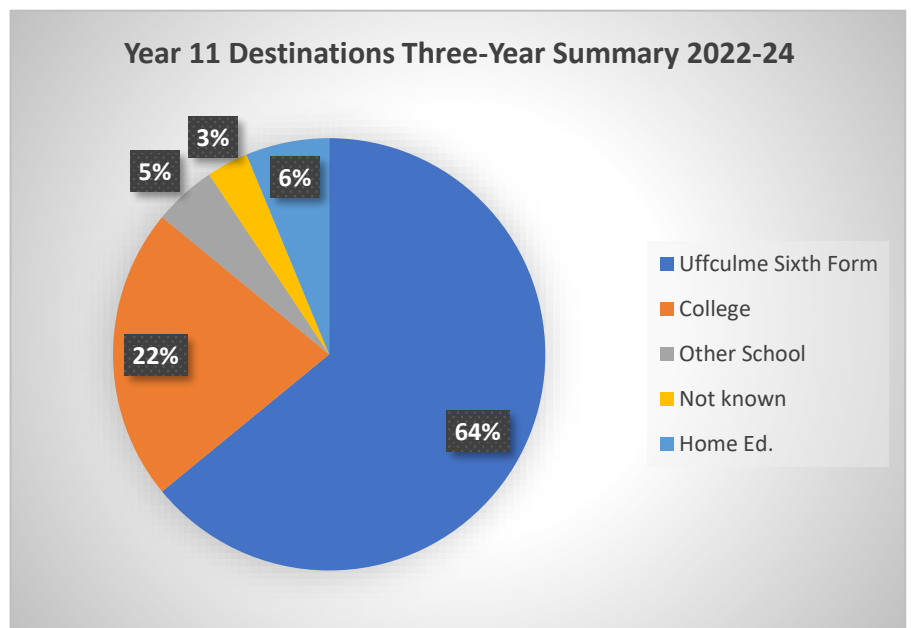

Year 11 Destinations Three-Year Summary 2022-24

Destination	%
Uffculme Sixth Form	64
College	22
Other School	5
Not known	5
Home Educated	6

1 student = 1.5% (allow for rounding)

Colleges include:

Queen Alexandra College, Halesowen, Heart of Birmingham Vocational College, Solihull, South and City, and BMET.