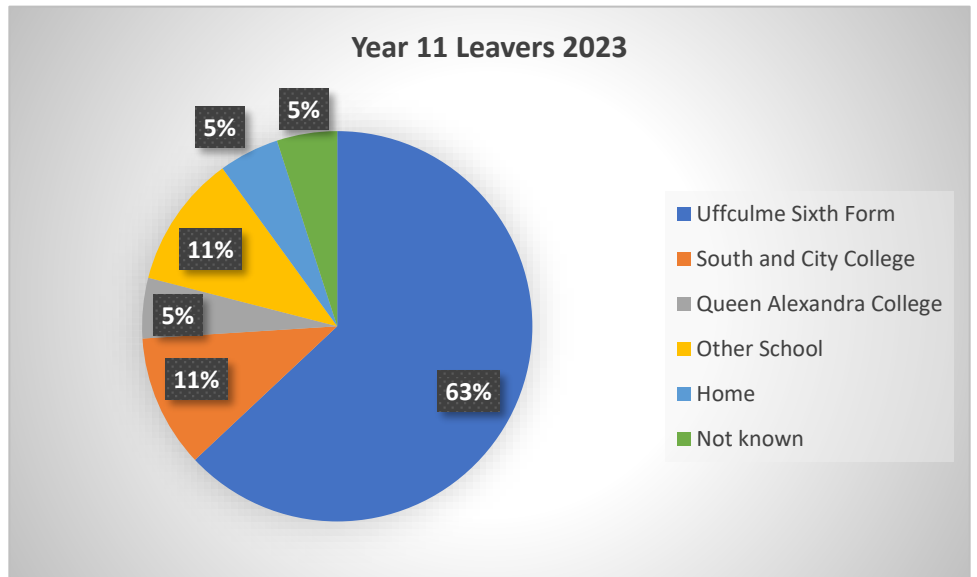

## Year 11 Destinations

### Year 11 Destinations 2024

Destination	%
Uffculme Sixth Form	67
Queen Alexandra College	13
Home	13
Heart of Birmingham College (HBVC)	4
Birmingham Metropolitan College (BMET)	4

1 student = 4% (allow for rounding)

### Year 11 Destinations Three-Year Summary 2022-24

Destination	%
Uffculme Sixth Form	64
College	22
Other School	5
Not known	5
Home Educated	6

1 student = 1.5% (allow for rounding)

Colleges include:

Queen Alexandra College, Halesowen, Heart of Birmingham Vocational College, Solihull, South and City, and BMET.

## Year 11 Destinations 2023

Destination	%
Uffculme Sixth Form	63
South and City College	11
Queen Alexandra College	5
Other School	11
Home	5
Not known	5