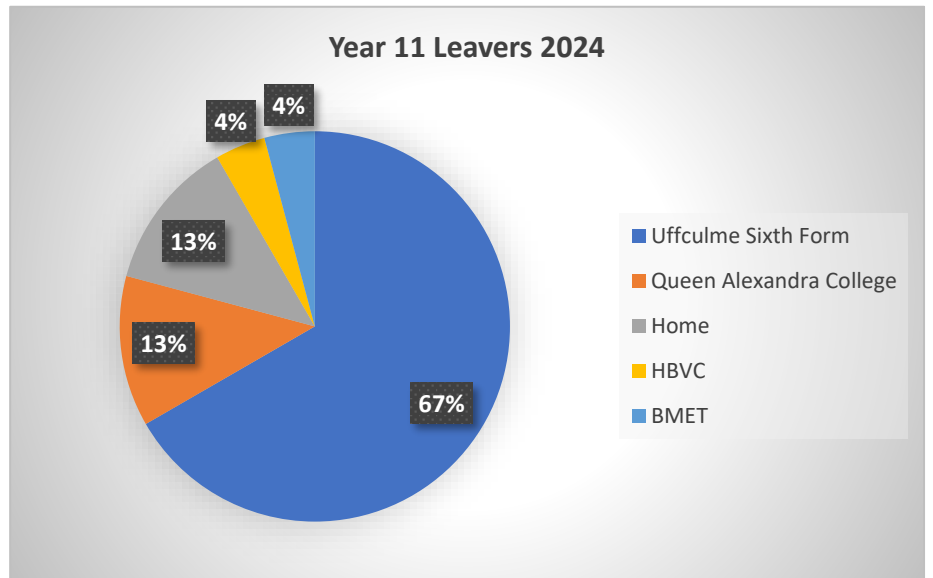

## Year 11 Destinations

### Year 11 Destinations 2024

Destination	%
Uffculme Sixth Form	67
Queen Alexandra College	13
Home	13
Heart of Birmingham College (HBVC)	4
Birmingham Metropolitan College (BMET)	4

1 student = 4% (allow for rounding)