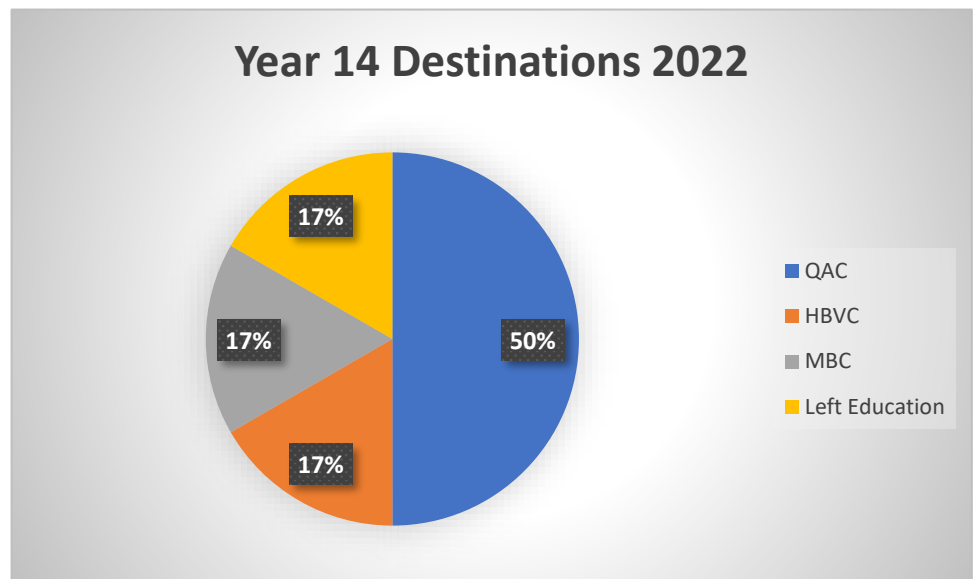

1 student = 8% (allow for rounding)

Year 14 Destinations Three-Year Summary 2021-23

Destination	%
Queen Alexandra College (QAC)	52
Heart of Birmingham Vocational College (HBVC)	15
Birmingham Metropolitan College (BMET)	4
South and City College Birmingham (SCCB)	4
Argent	4
Skills Tanks	4
Halesowen	4
Aston University	4
Left Education	11

1 student = 4% (allow for rounding)

Year 14 Destinations 2023

Destination	%
Queen Alexandra College (QAC)	56
Heart of Birmingham Vocational College (HBVC)	22
Left Education	11

Year 14 Destinations 2022

Destination	%
Queen Alexandra College (QAC)	50
Heart of Birmingham Vocational College (HBVC)	17
Matthew Boulton College (MBC)	17
Left Education	17

Year 14 Destinations 2021

Destination	%
Queen Alexandra College (QAC)	44
Heart of Birmingham Vocational College (HBVC)	22
South and City College Birmingham (SCCB)	22
Glasshouse College	11