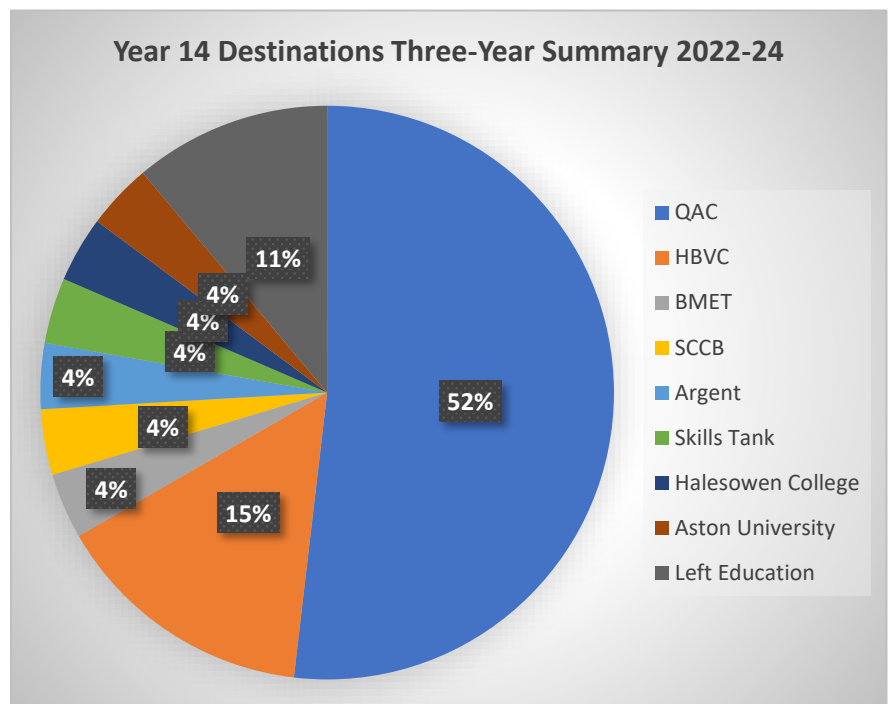

Year 14 Destinations Three-Year Summary 2021-23

Destination	%
Queen Alexandra College (QAC)	52
Heart of Birmingham Vocational College (HBVC)	15
Birmingham Metropolitan College (BMET)	4
South and City College Birmingham (SCCB)	4
Argent	4
Skills Tanks	4
Halesowen	4
Aston University	4
Left Education	11

1 student = 4% (allow for rounding)