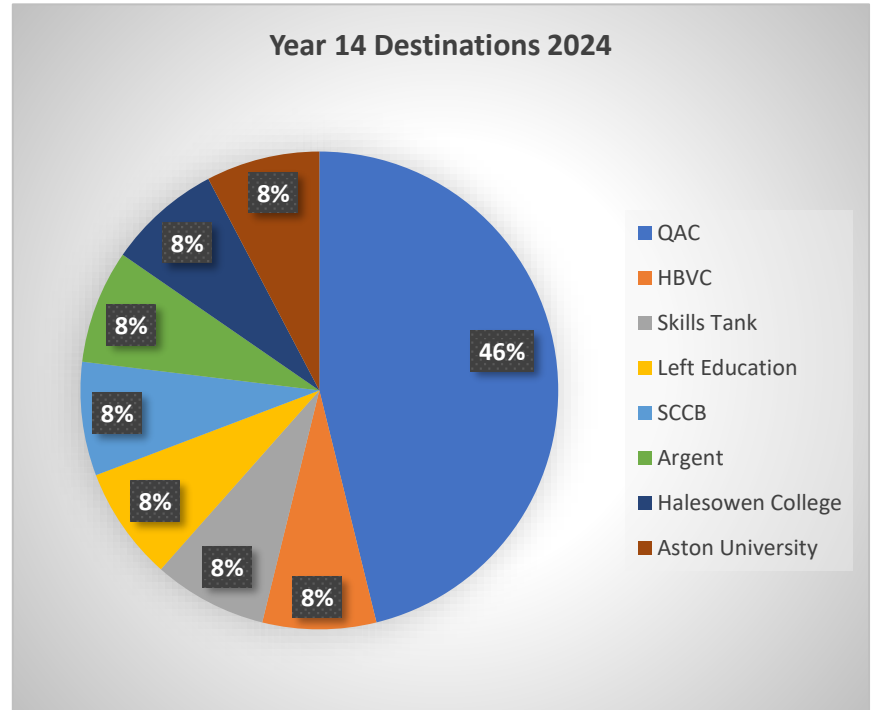

Year 14 Destinations

Year 14 Destinations 2024

Destination	%
Queen Alexandra College (QAC)	46
Heart of Birmingham Vocational College (HBVC)	8
Skills Tank	8
South and City College (SCCB)	8
Argent	8
Halesowen College	8
Aston University	8
Left Education	8

1 student = 8% (allow for rounding)

Year 14 Destinations Three-Year Summary 2021-23

Destination	%
Queen Alexandra College (QAC)	52
Heart of Birmingham Vocational College (HBVC)	15
Birmingham Metropolitan College (BMET)	4
South and City College Birmingham (SCCB)	4
Argent	4
Skills Tanks	4
Halesowen	4
Aston University	4
Left Education	11