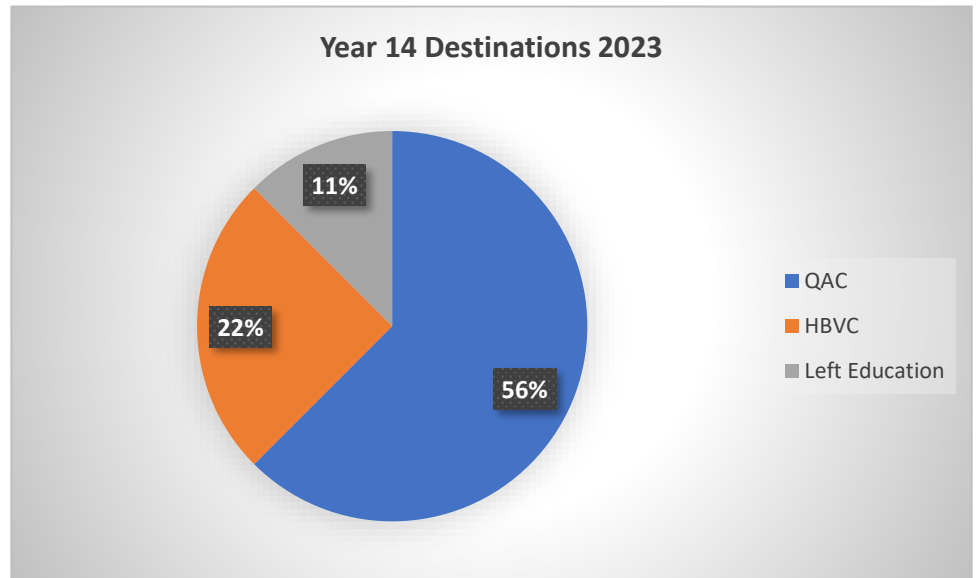

Year 14 Destinations

Year 14 Destinations 2024

Destination	%
Queen Alexandra College (QAC)	46
Heart of Birmingham Vocational College (HBVC)	8
Skills Tank	8
South and City College (SCCB)	8
Argent	8
Halesowen College	8
Aston University	8
Left Education	8

1 student = 8% (allow for rounding)

Year 14 Destinations Three-Year Summary 2021-23

Destination	%
Queen Alexandra College (QAC)	52
Heart of Birmingham Vocational College (HBVC)	15
Birmingham Metropolitan College (BMET)	4
South and City College Birmingham (SCCB)	4
Argent	4
Skills Tanks	4
Halesowen	4
Aston University	4
Left Education	11

1 student = 4% (allow for rounding)

Year 14 Destinations 2023

Destination	%
Queen Alexandra College (QAC)	56
Heart of Birmingham Vocational College (HBVC)	22
Left Education	11

Year 14 Destinations 2022

Destination	%
Queen Alexandra College (QAC)	50
Heart of Birmingham Vocational College (HBVC)	17
Matthew Boulton College (MBC)	17
Left Education	17